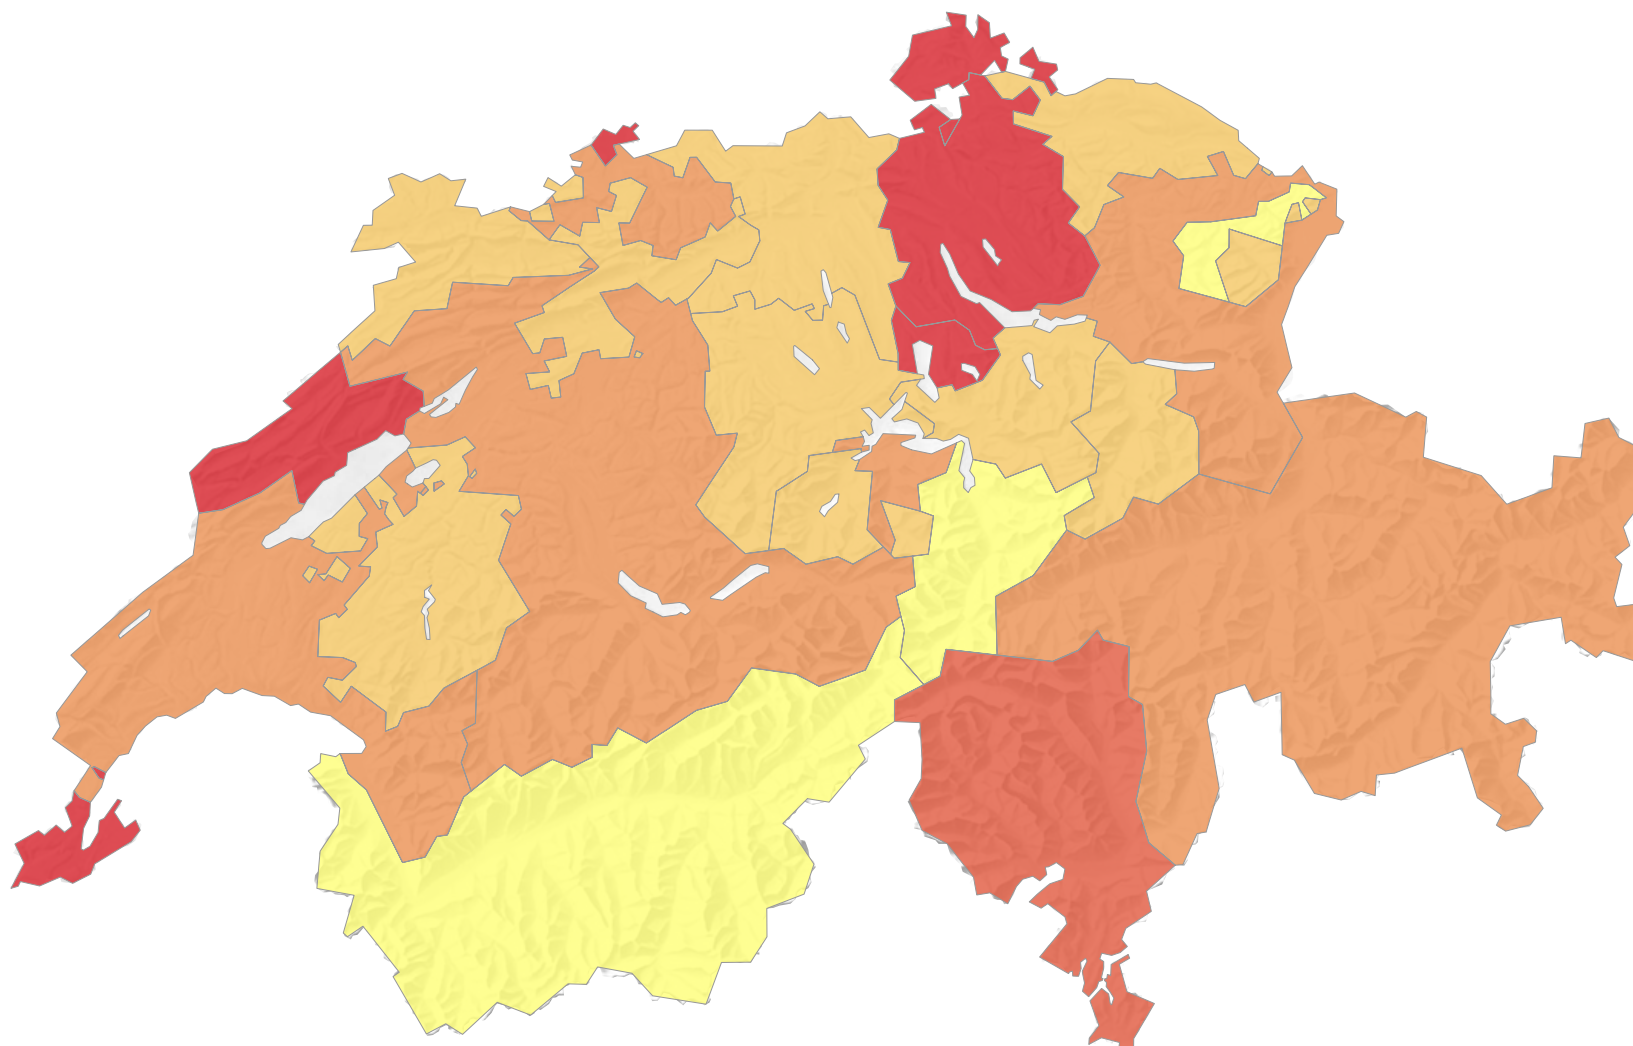

Gross domestic product per inhabitant, 2018

Gross domestic product per inhabitant at current prices, in Swiss francs

Switzerland: 84,518

* Bruttoinlandprodukt

0 35 70 km

spatial division:
Cantons