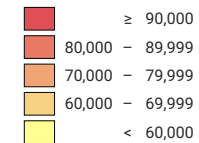

Gross domestic product per inhabitant, 2018

Gross domestic product per inhabitant at current prices, in Swiss francs

Switzerland: 84,518

* Bruttoinlandprodukt

0 35 70 km

spatial division:
Cantons