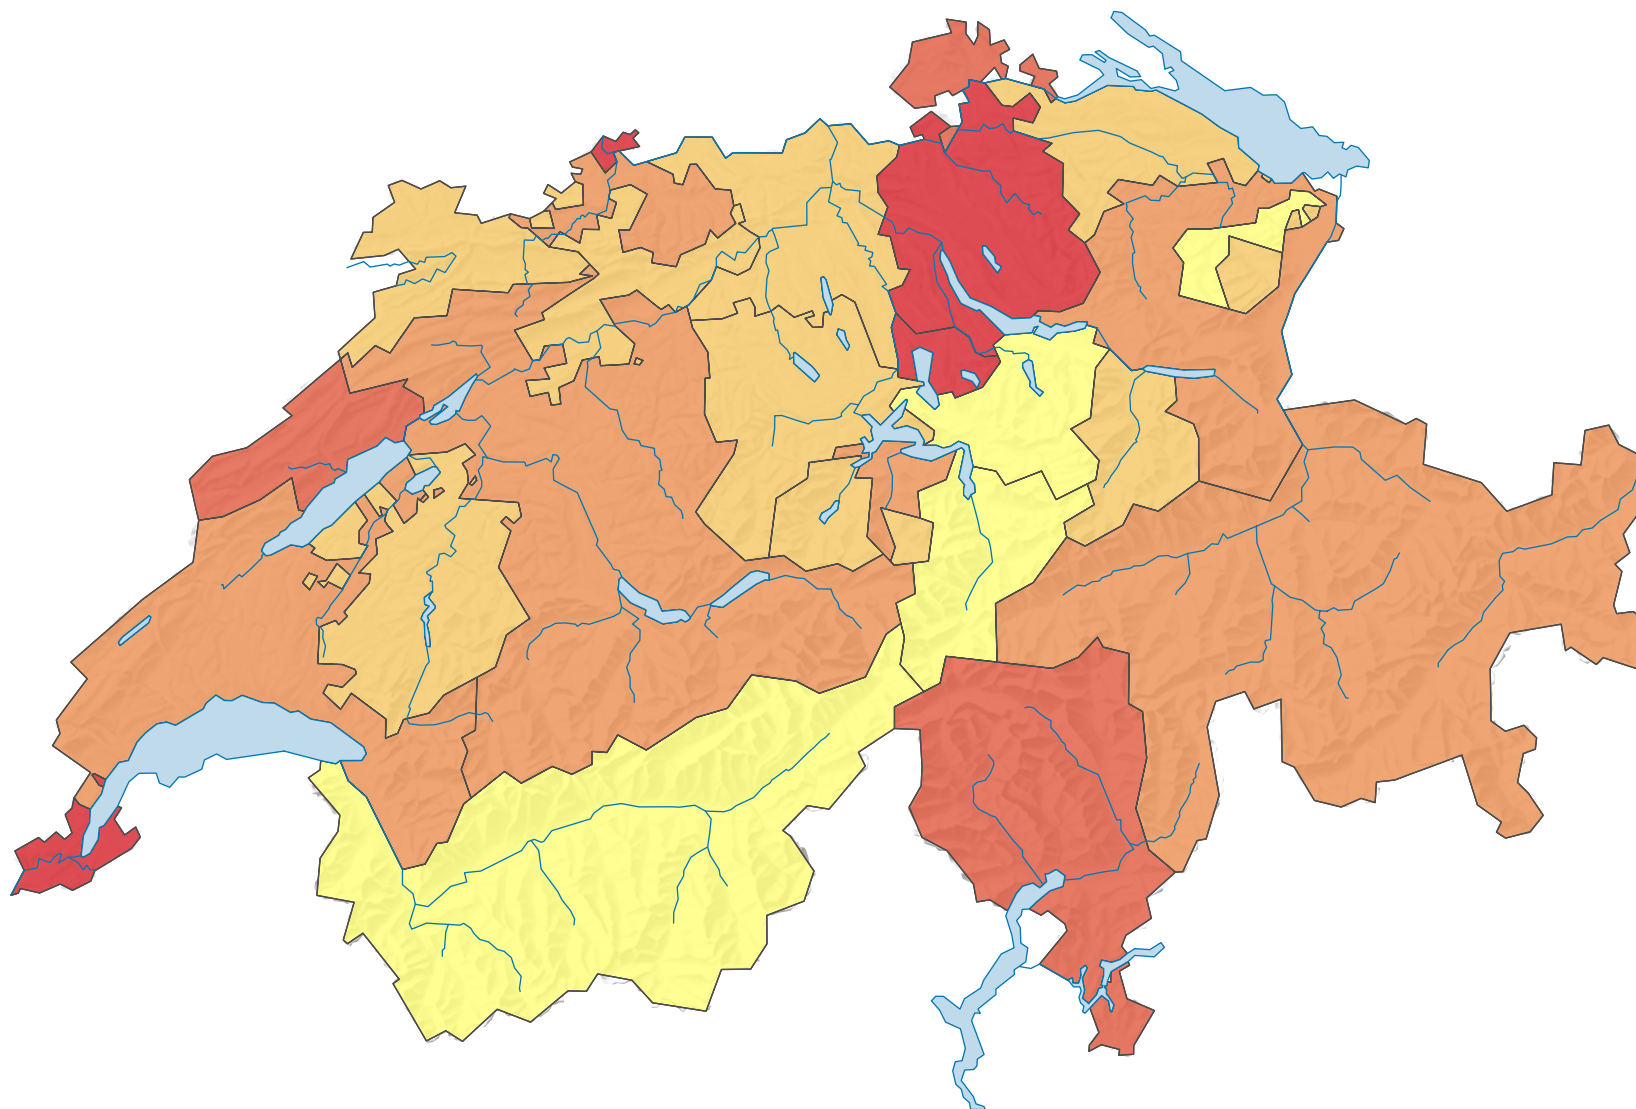

# Gross domestic product per inhabitant, 2013

## Gross domestic product per inhabitant at current prices, in Swiss francs

Switzerland: 81,669

0 35 70 km

spatial division:  
Cantons