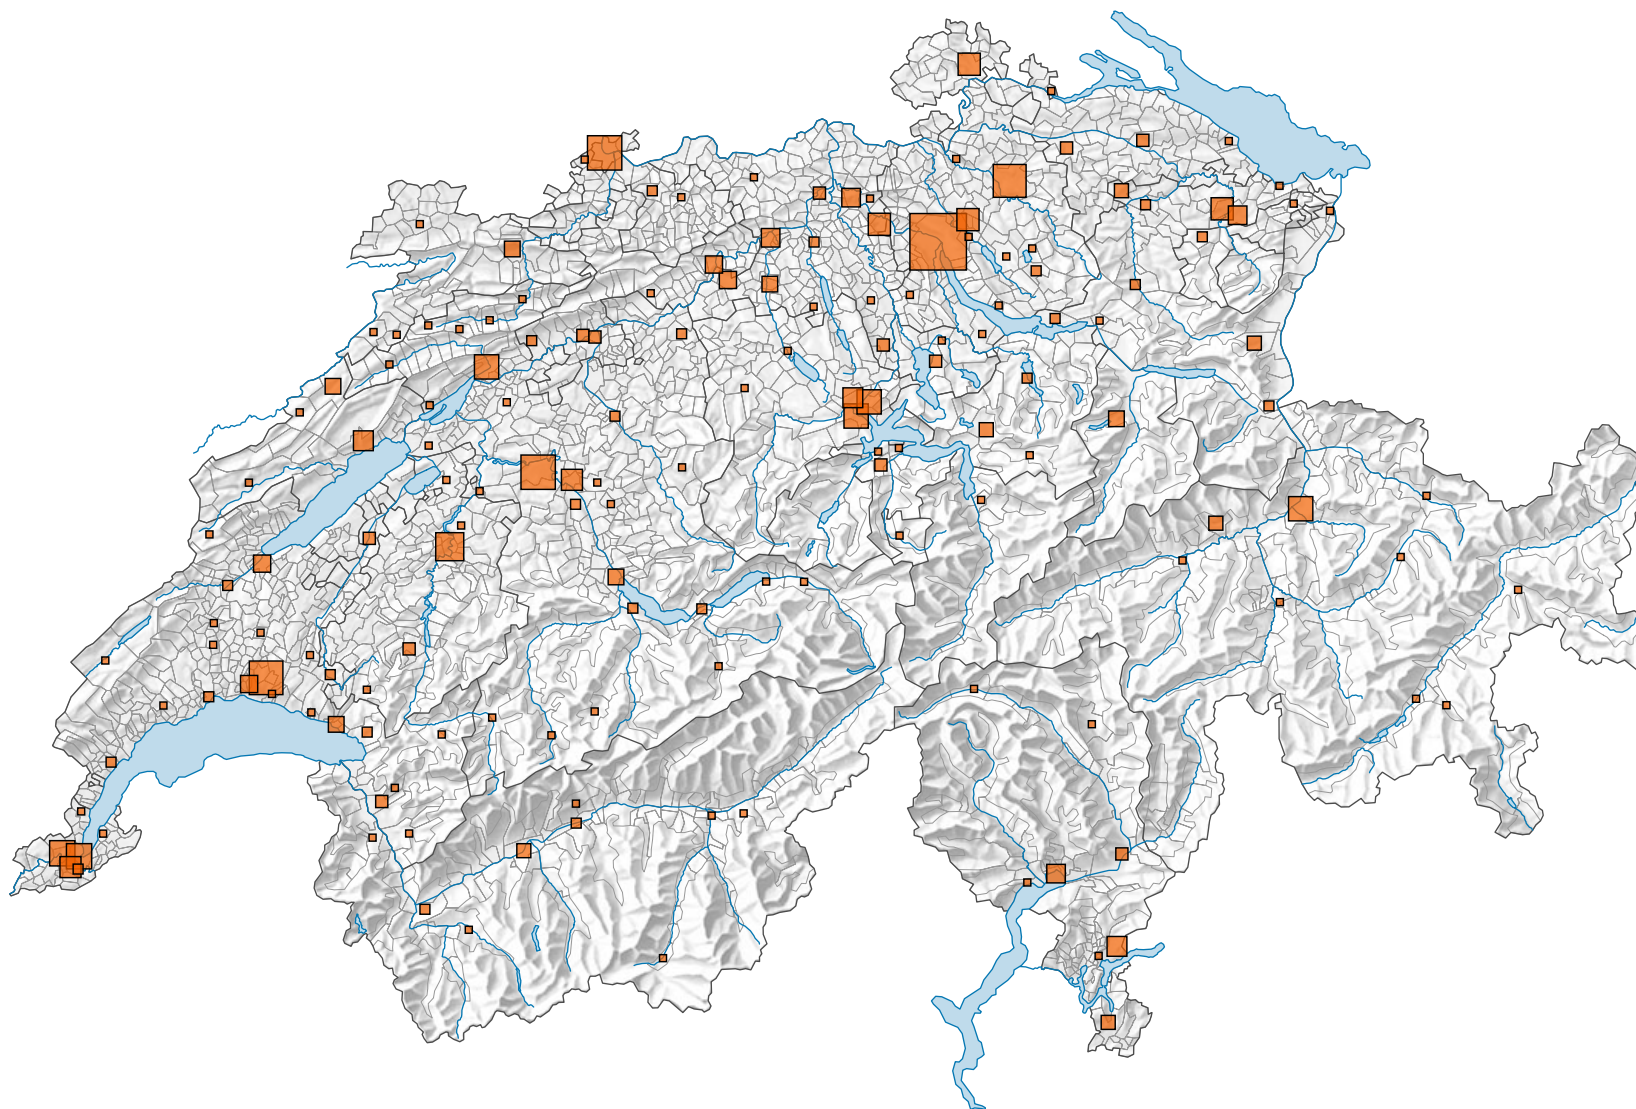

Anzahl Kinosäle

Switzerland: 603

0 35 70 km

spatial division:
Municipalities