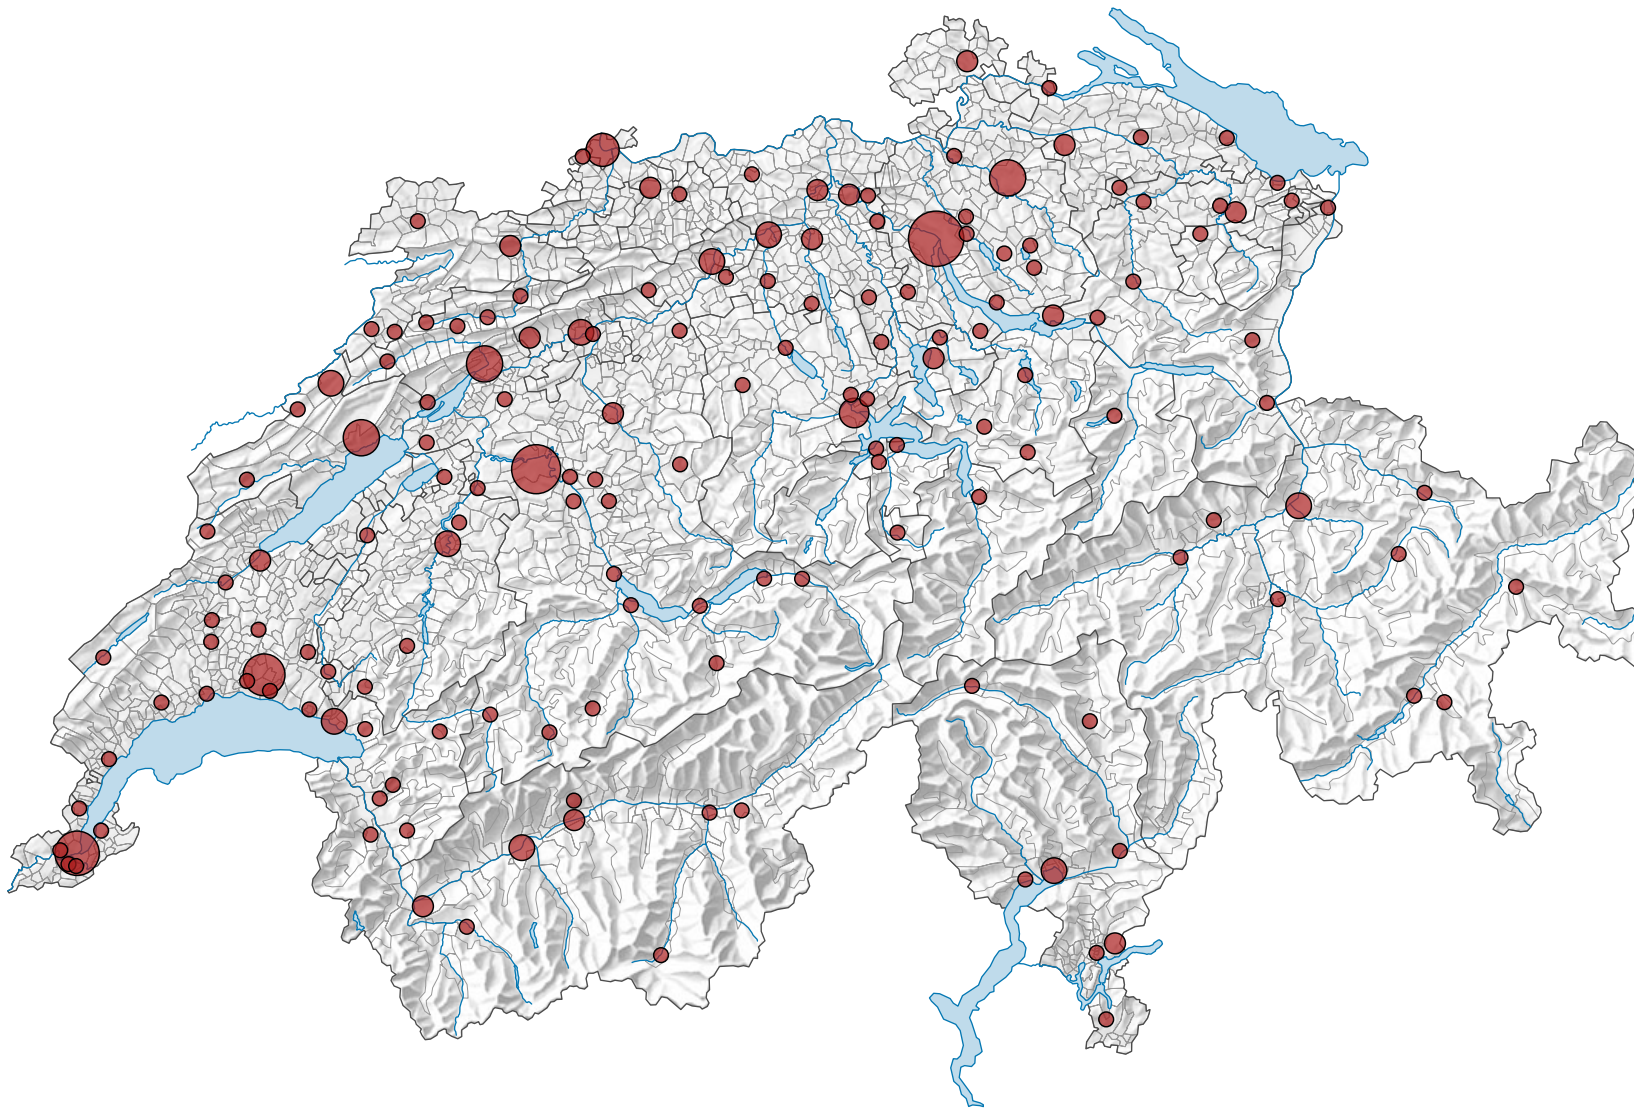

Anzahl Kinos

Switzerland: 255

0 35 70 km

spatial division:
Municipalities