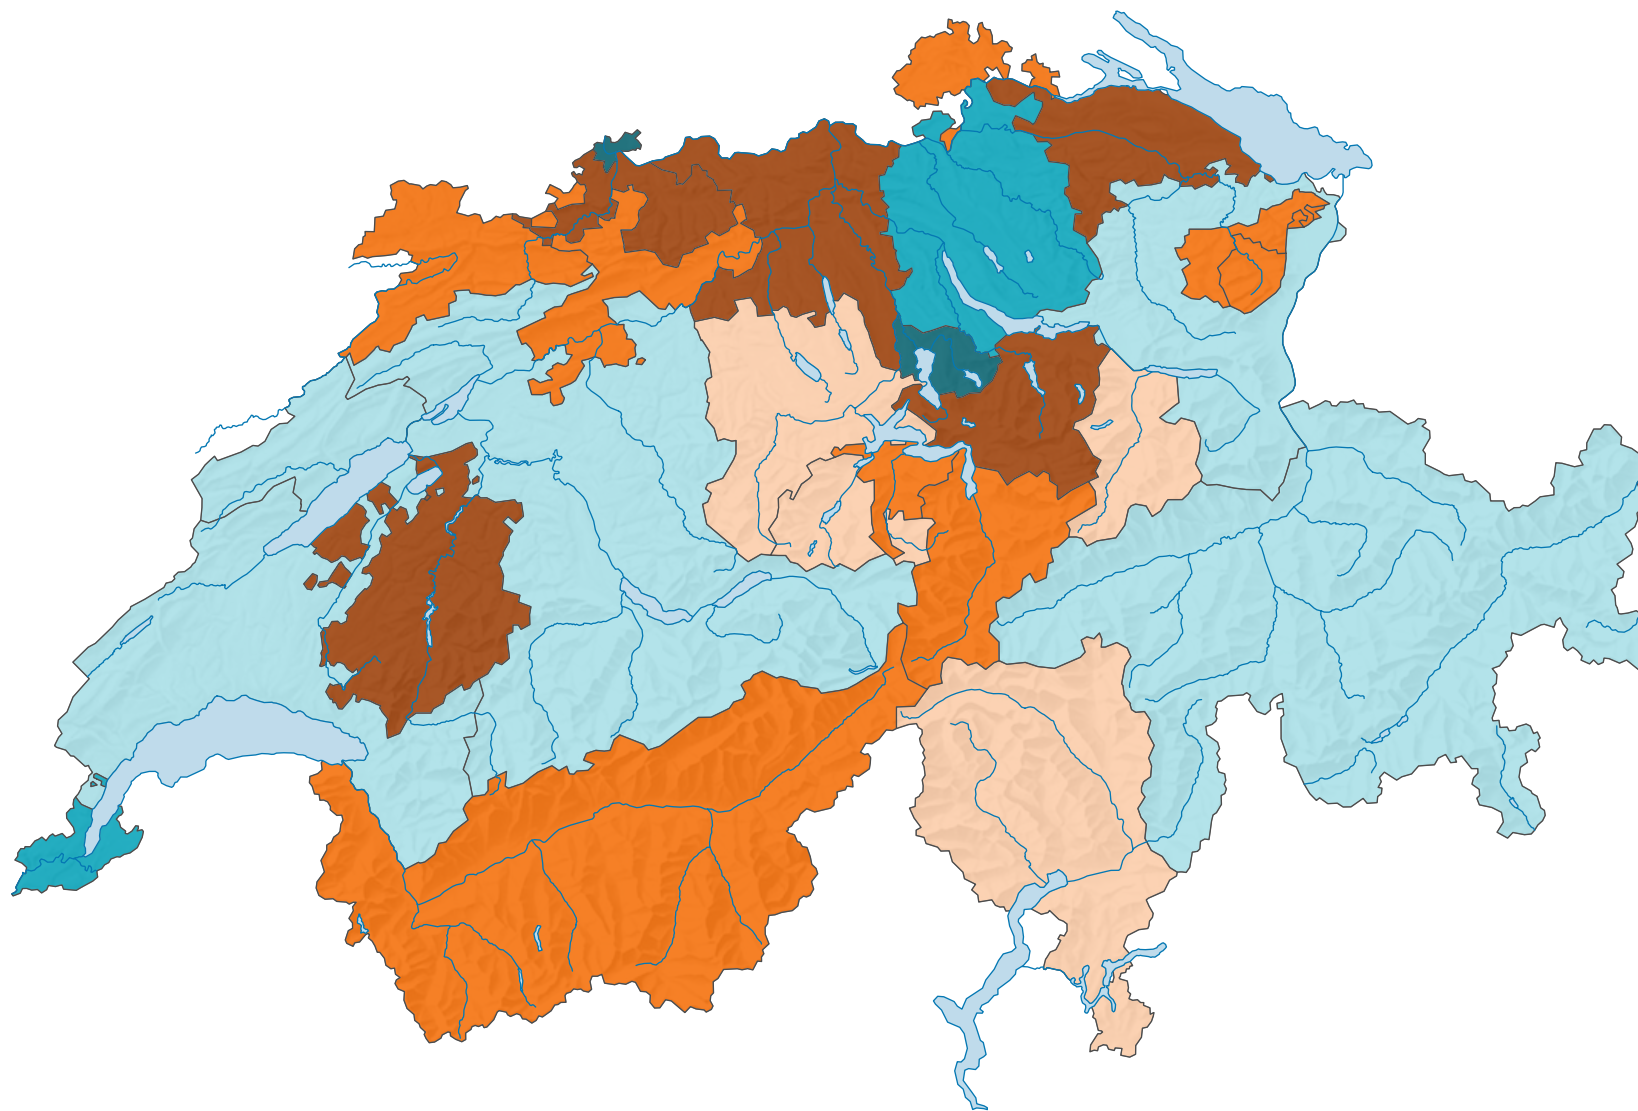

# Relative commuter balance of cantons, 2022

Inbound commuters minus outbound commuters, as a % of commuters resident in the canton\*

\* excluding cross-border commuters heading/from abroad

0 35 70 km

spatial division:  
Cantons