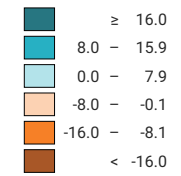

# Relative commuter balance of cantons, 2022

Inbound commuters minus outbound commuters, as a % of commuters resident in the canton\*

\* excluding cross-border commuters heading/from abroad

0 35 70 km

spatial division:  
Cantons