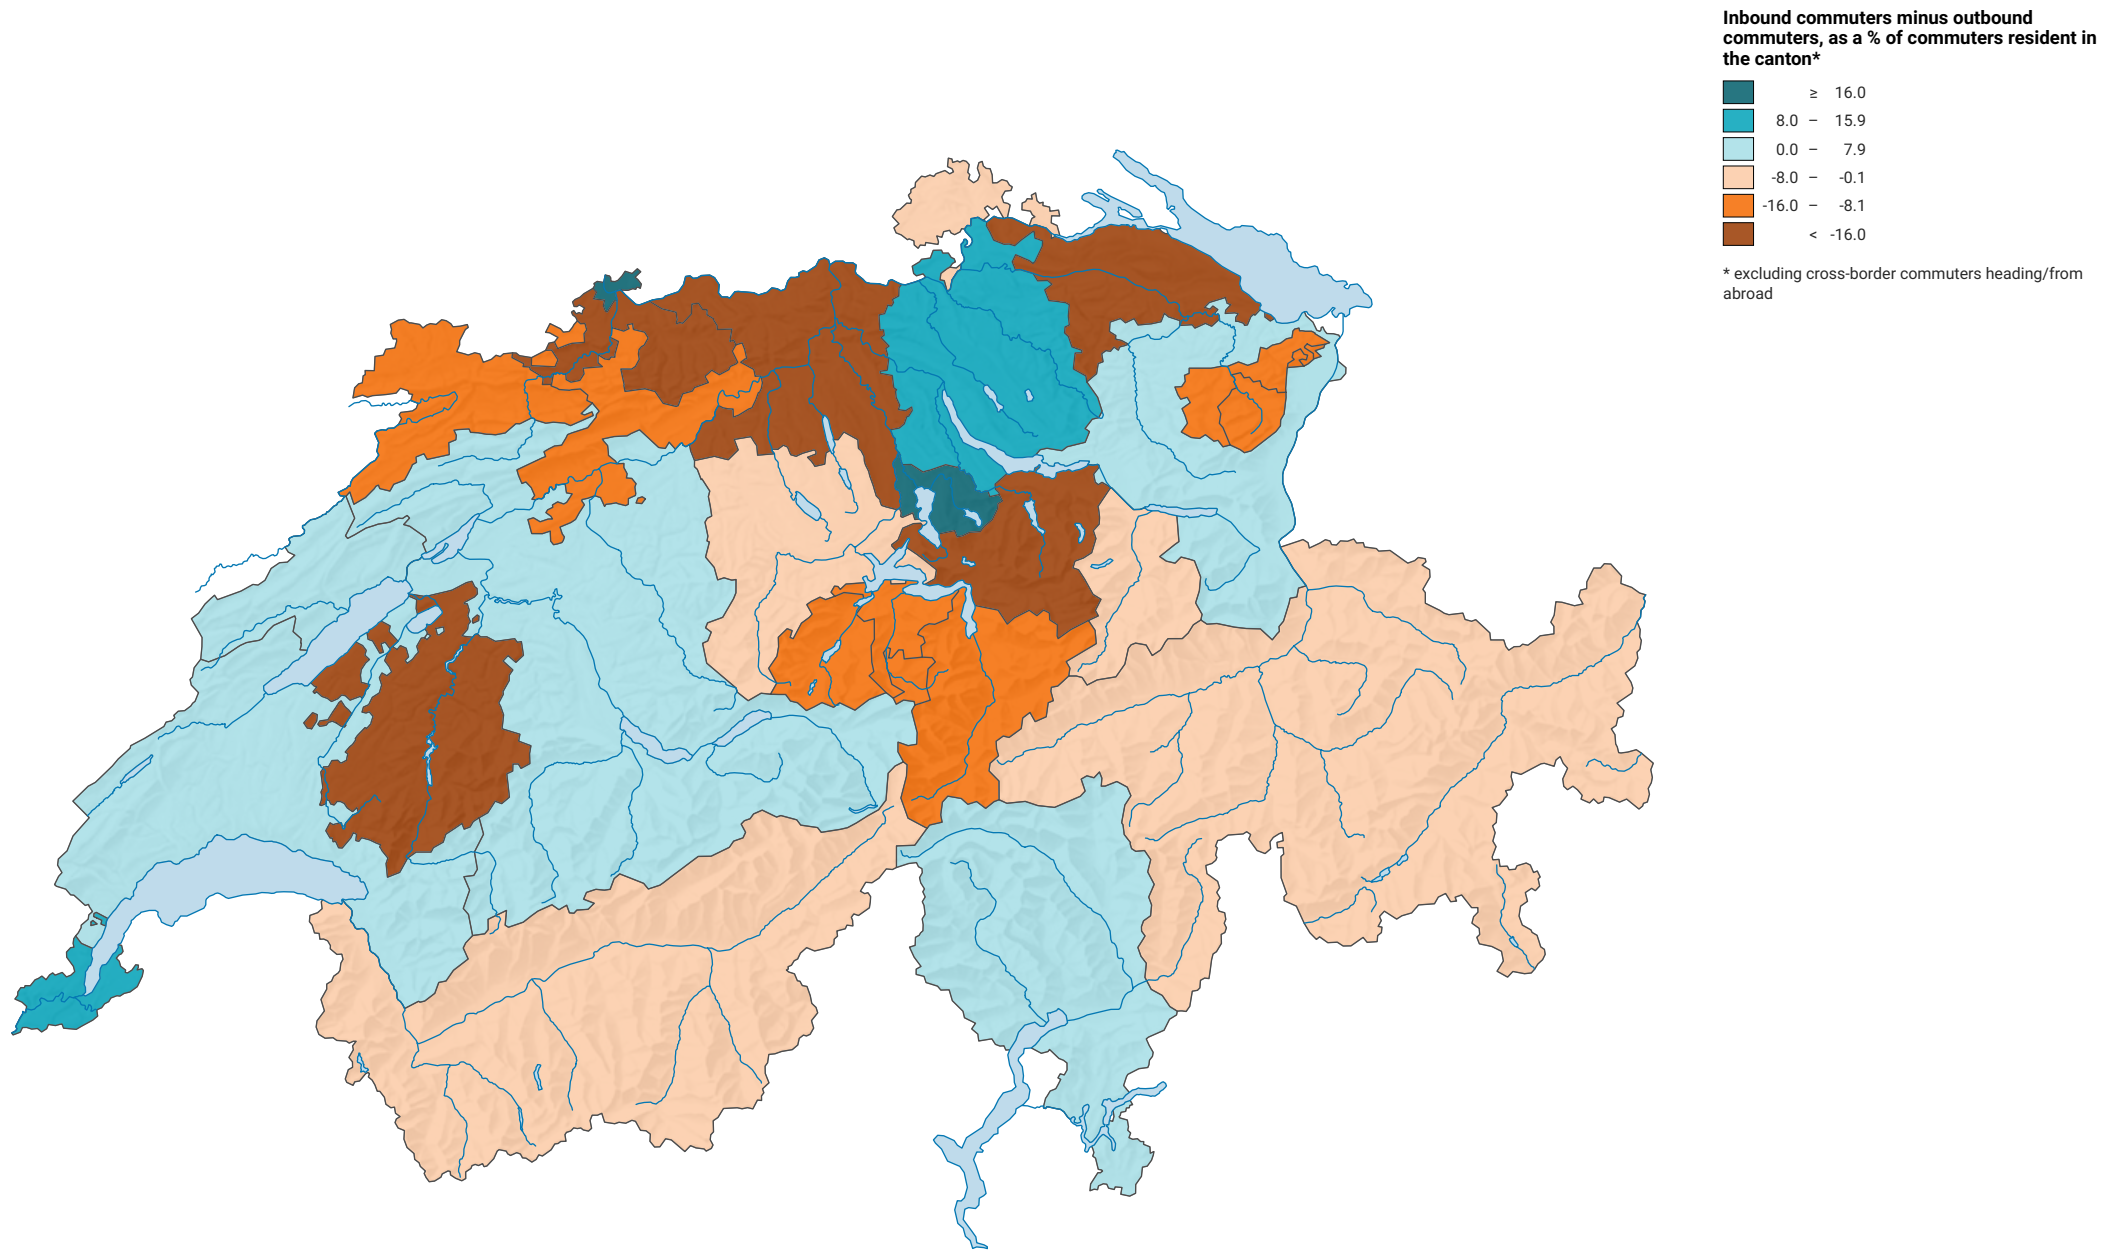

Relative commuter balance of cantons, 2021

0 35 70 km
spatial division:
Cantons