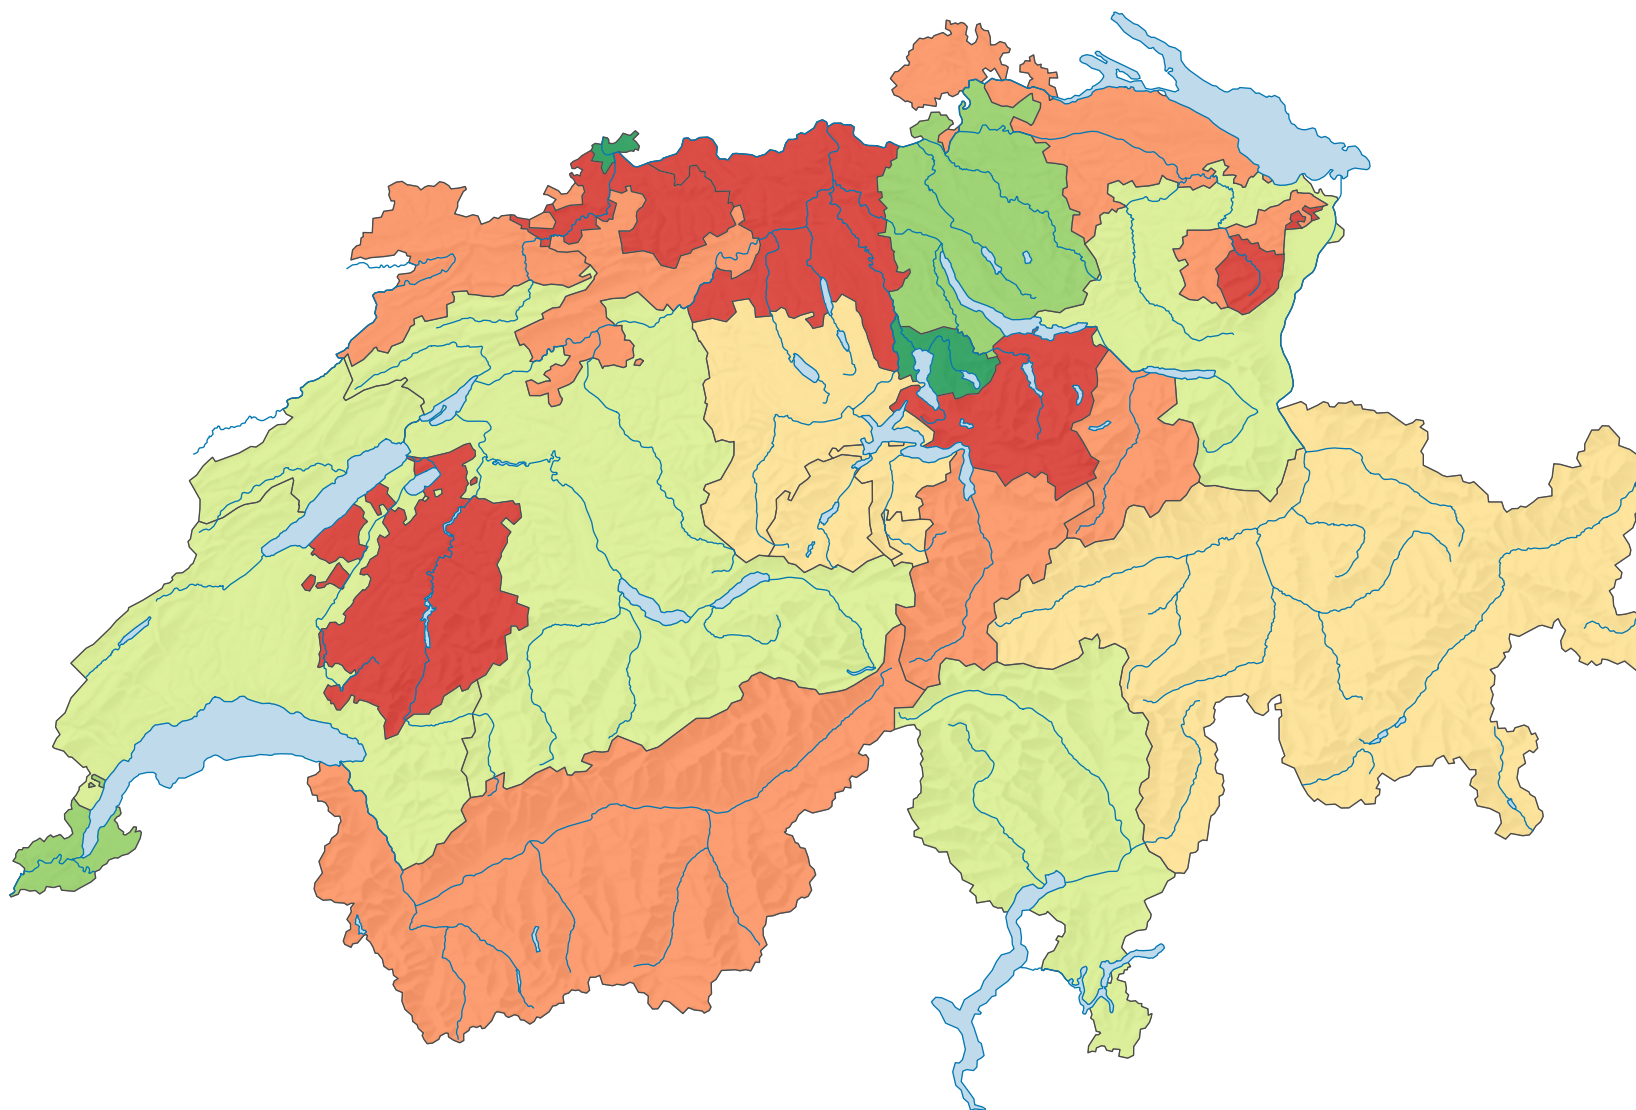

# Relative commuter balance of cantons, 2020

Inbound commuters minus outbound commuters, as a % of commuters resident in the canton\*

\* excluding cross-border commuters heading/from abroad

0 35 70 km

spatial division:  
Cantons