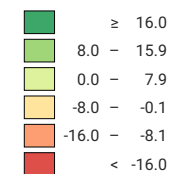

# Relative commuter balance of cantons, 2020

Inbound commuters minus outbound commuters, as a % of commuters resident in the canton\*

\* excluding cross-border commuters heading/from abroad

0 35 70 km

spatial division:  
Cantons