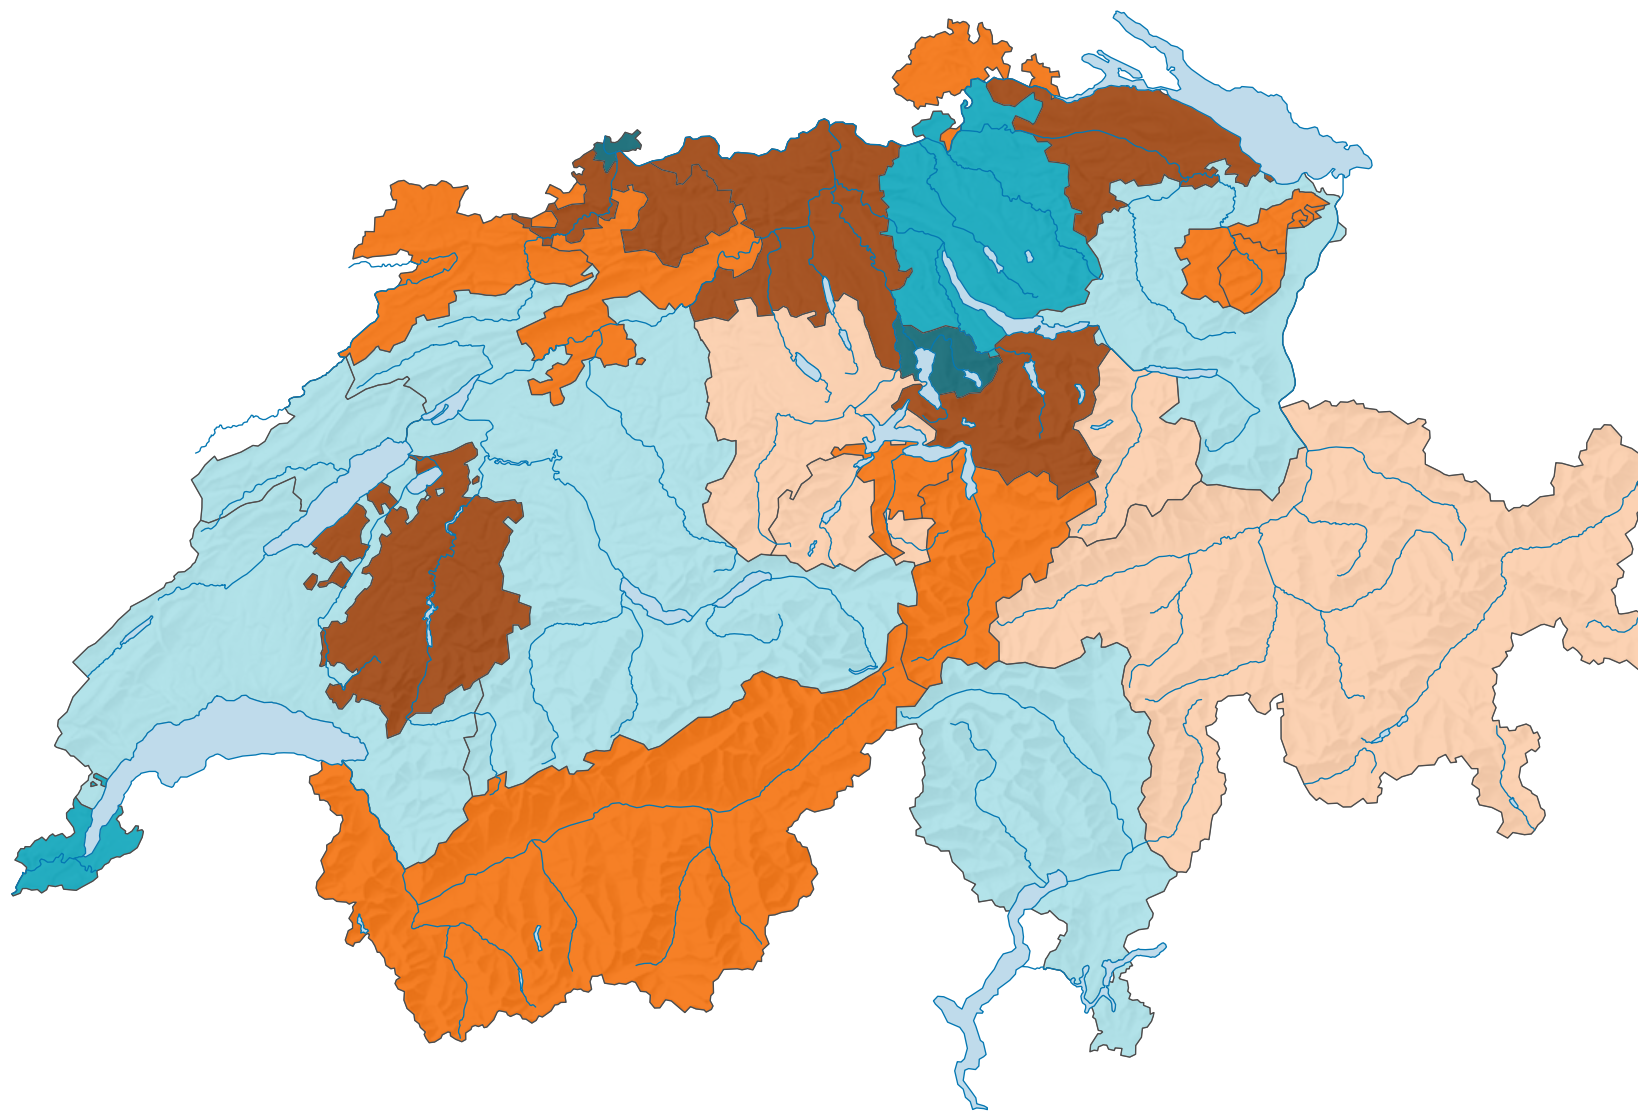

Relative commuter balance of cantons, 2015

Inbound commuters minus outbound commuters, as a % of commuters resident in the canton*

* excluding cross-border commuters heading/from abroad

0 35 70 km

spatial division:
Cantons