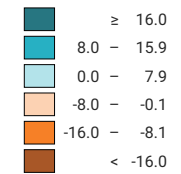

Relative commuter balance of cantons, 2015

Inbound commuters minus outbound commuters, as a % of commuters resident in the canton*

* excluding cross-border commuters heading/from abroad

0 35 70 km

spatial division:
Cantons