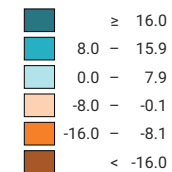

# Relative commuter balance of cantons, 2017

**Inbound commuters minus outbound commuters, as a % of commuters resident in the canton\***

\* excluding cross-border commuters heading/from abroad

0 35 70 km