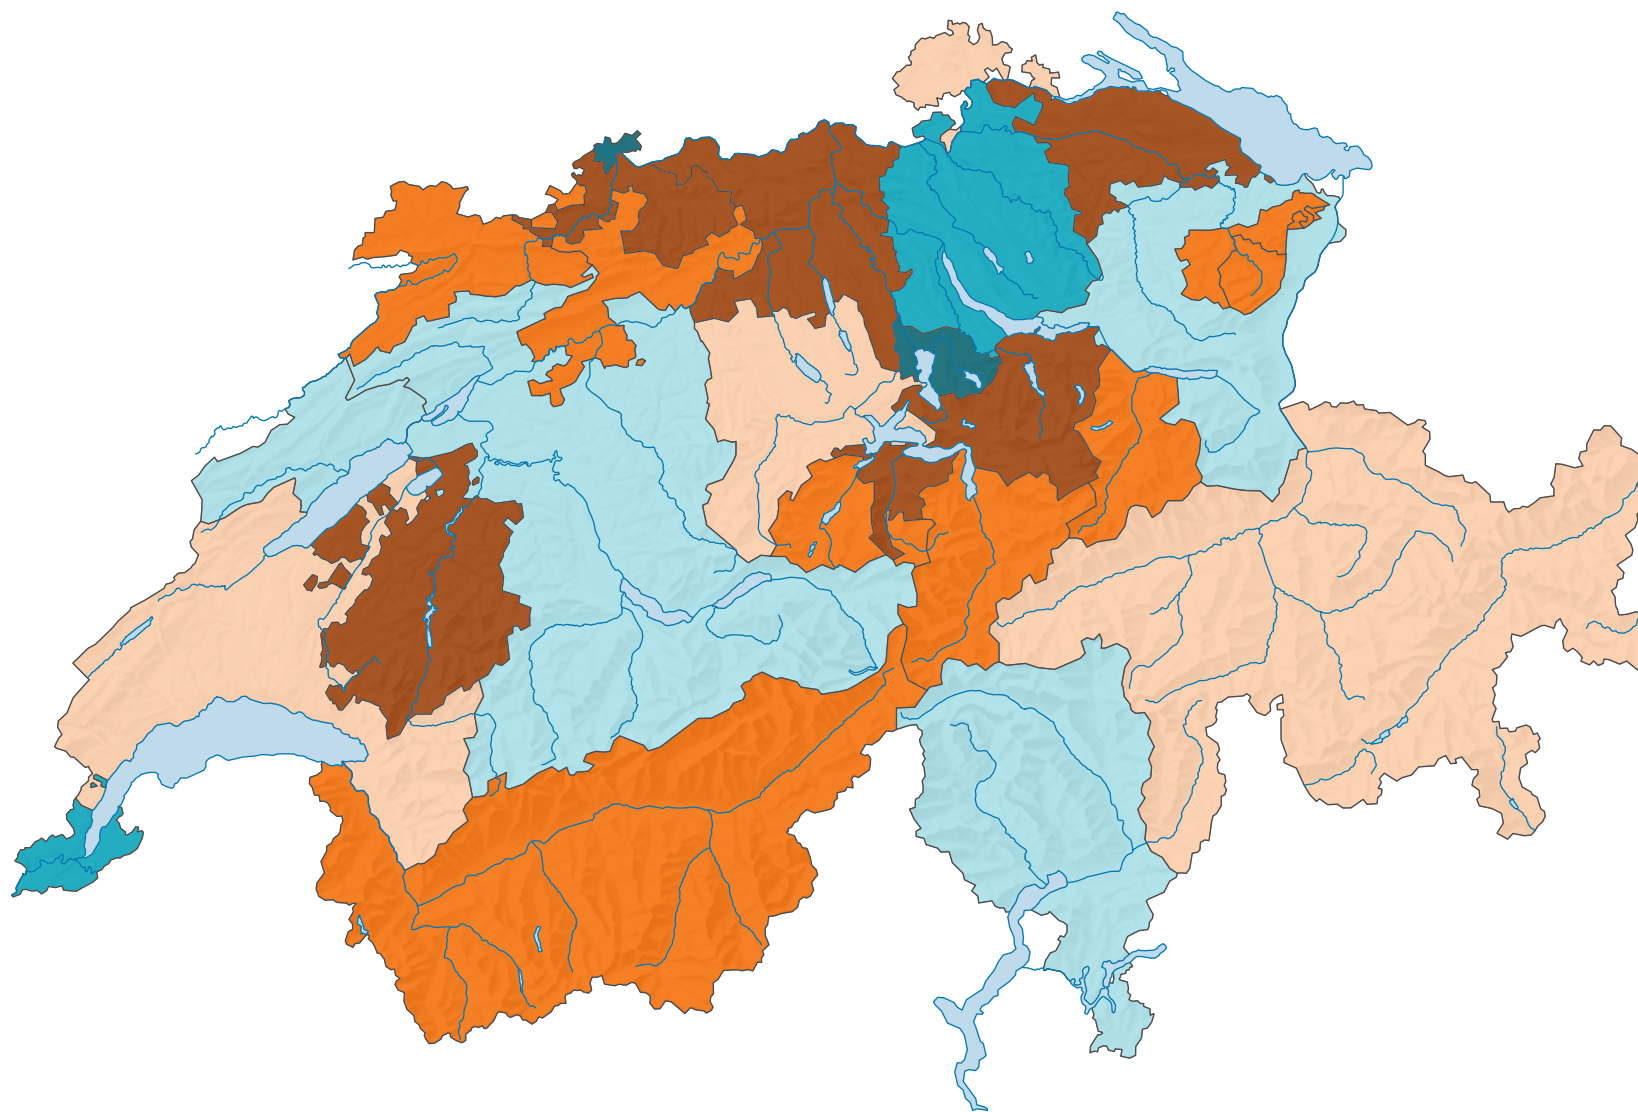

# Relative commuter balance of cantons, 2017

**Inbound commuters minus outbound commuters, as a % of commuters resident in the canton\***

\* excluding cross-border commuters heading/from abroad

0 35 70 km

spatial division:  
Cantons