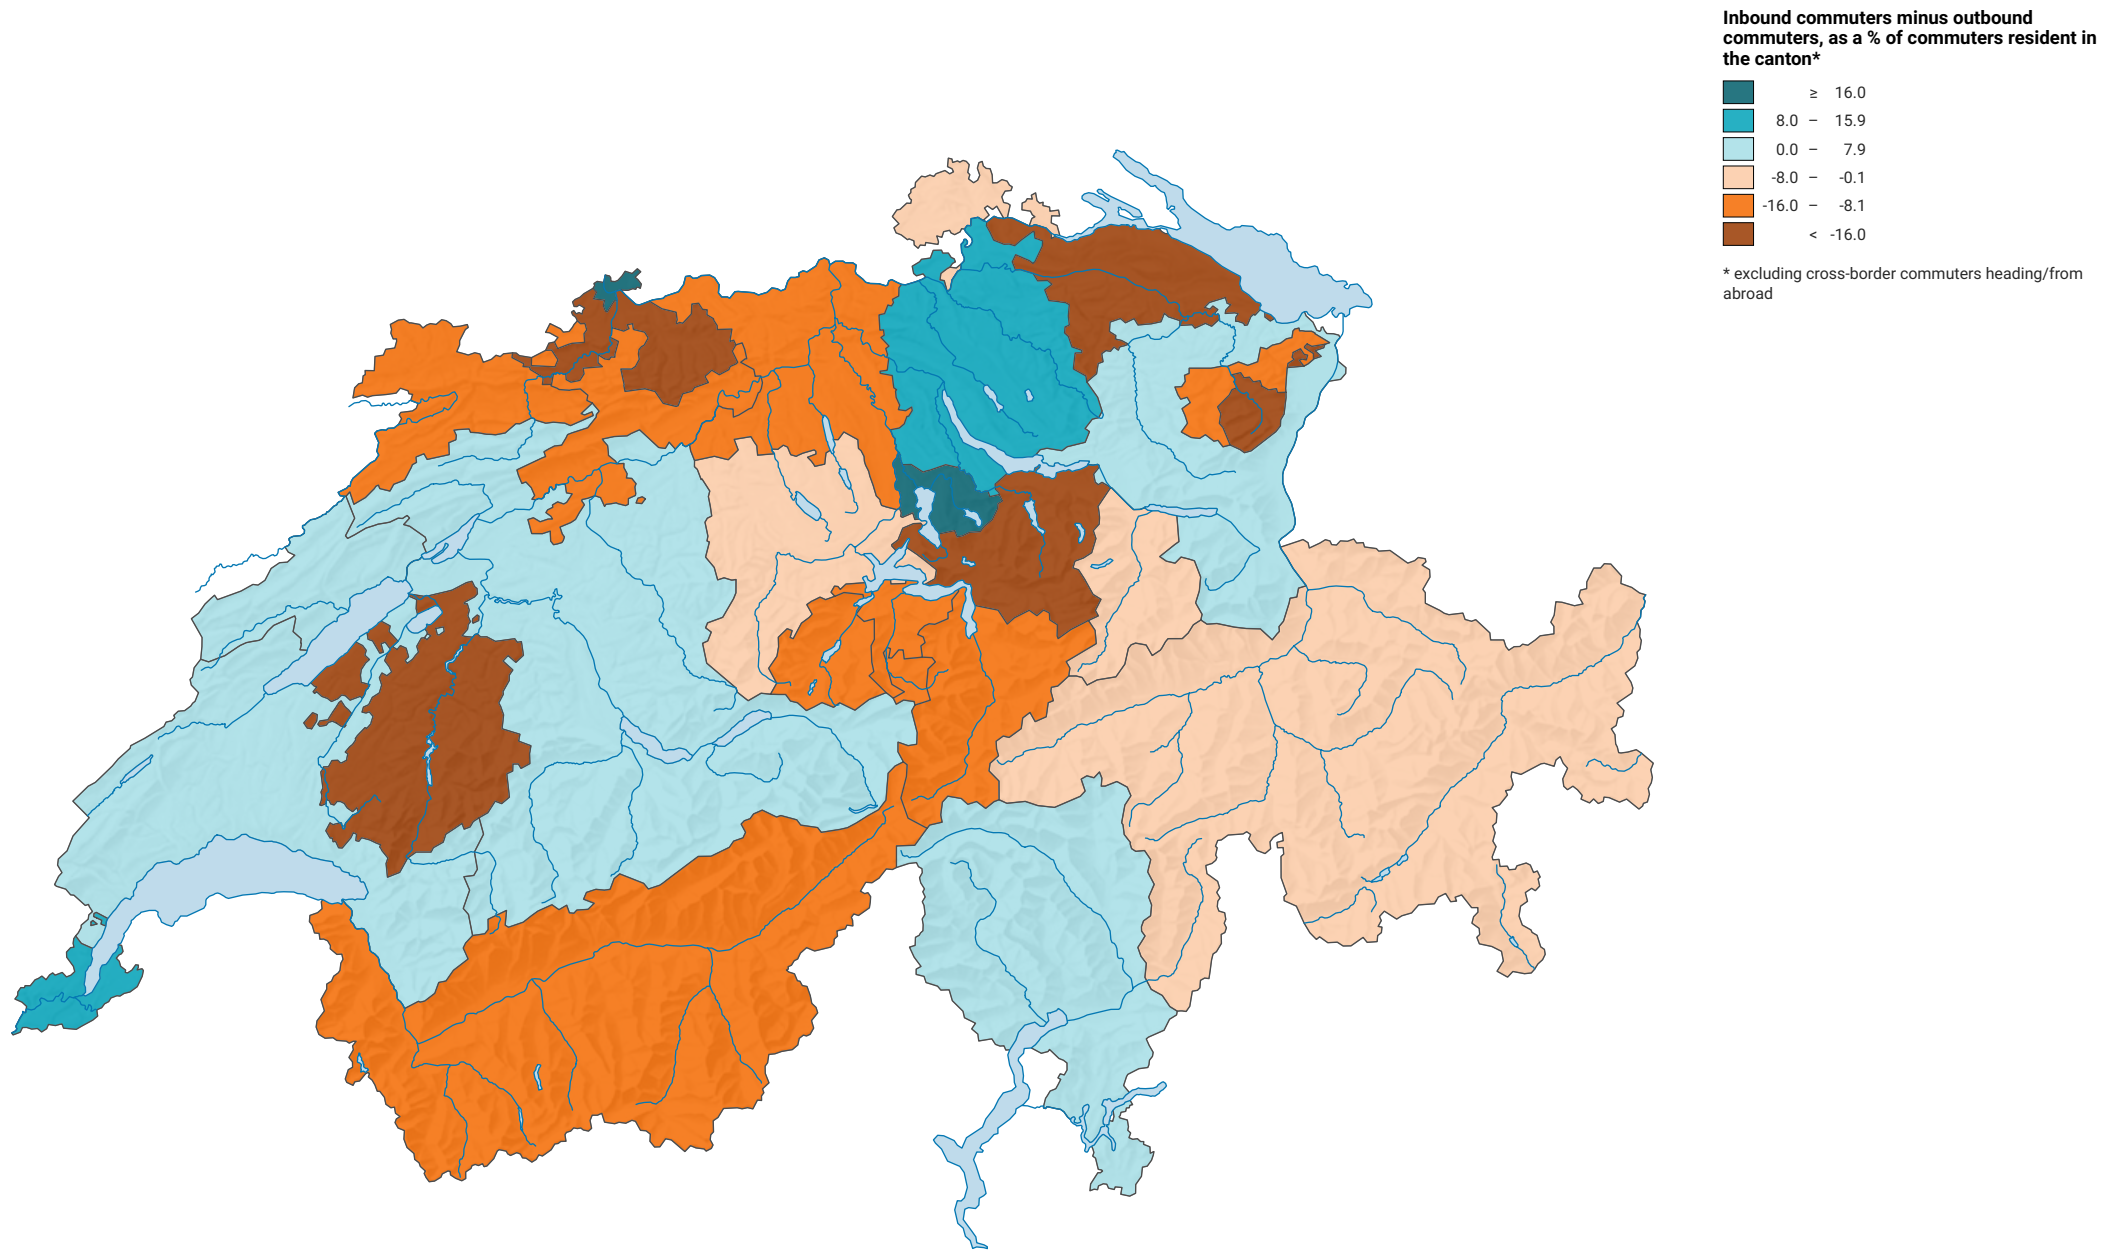

Relative commuter balance of cantons, 2016

0 35 70 km
spatial division:
Cantons