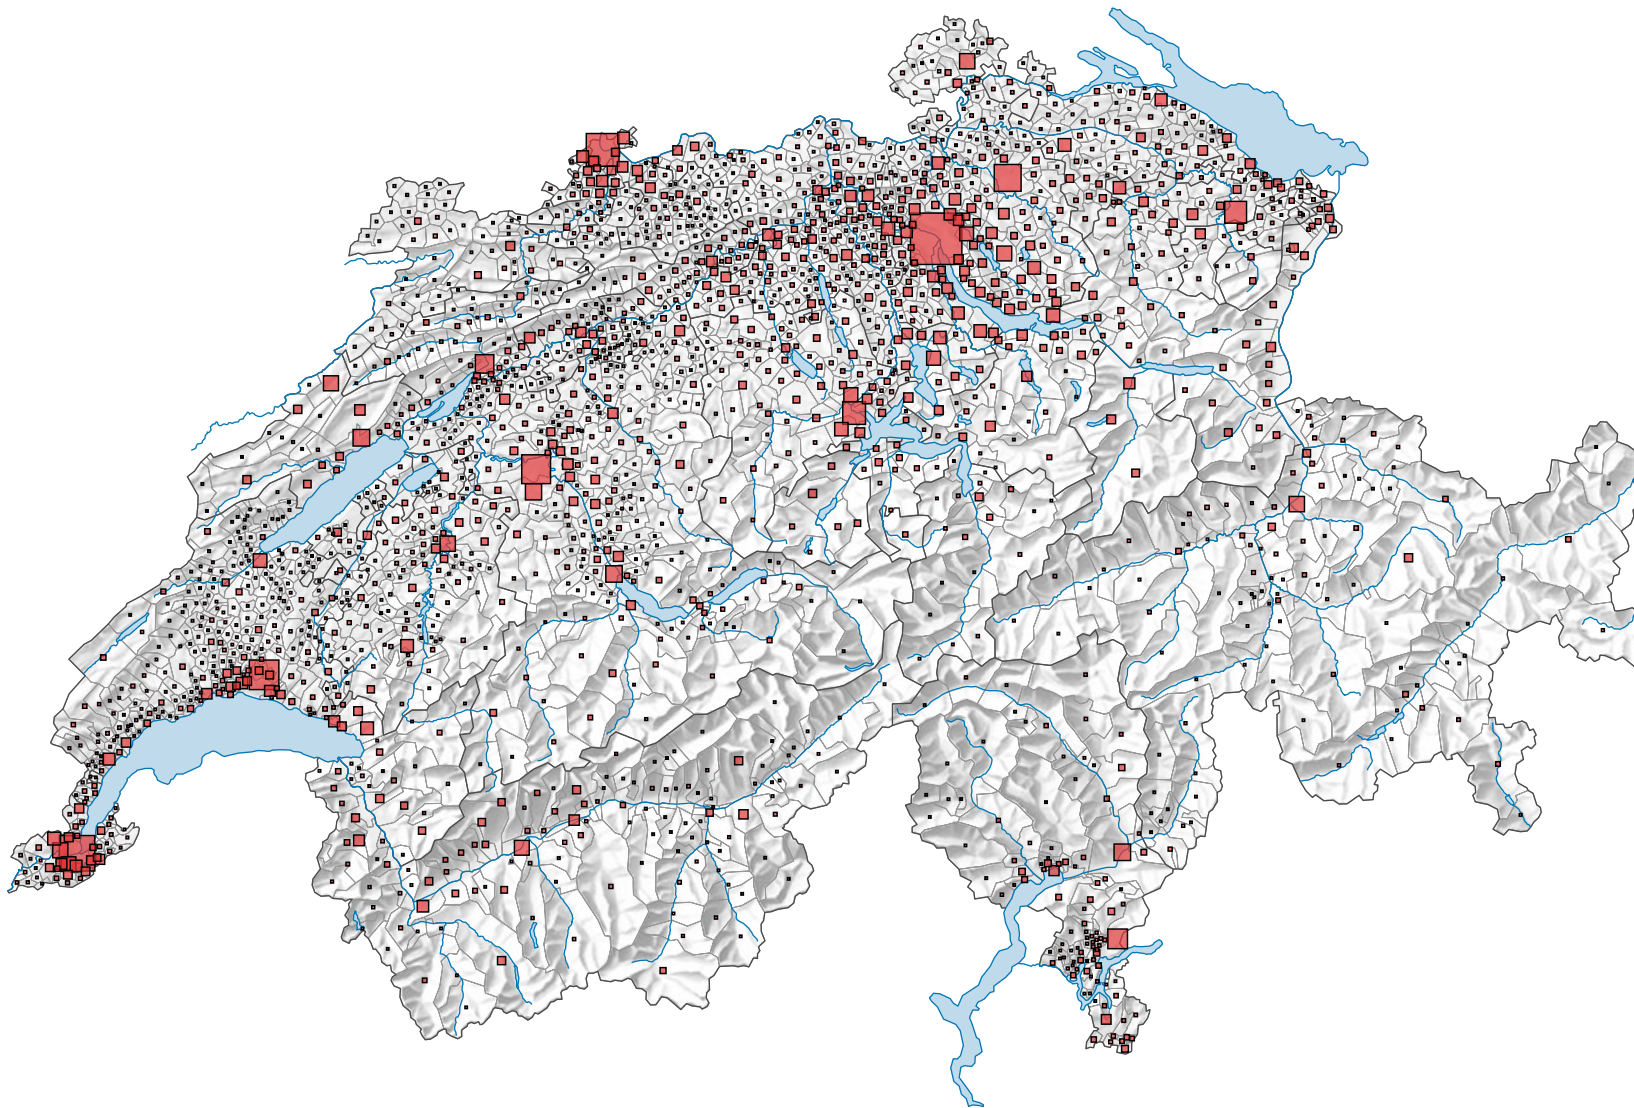

Population at the end of the year

Switzerland: 8,815,385

For reasons of map legibility, symbols for values smaller than 1,000 are displayed larger than their actual size.

0 35 70 km

spatial division:
Communes