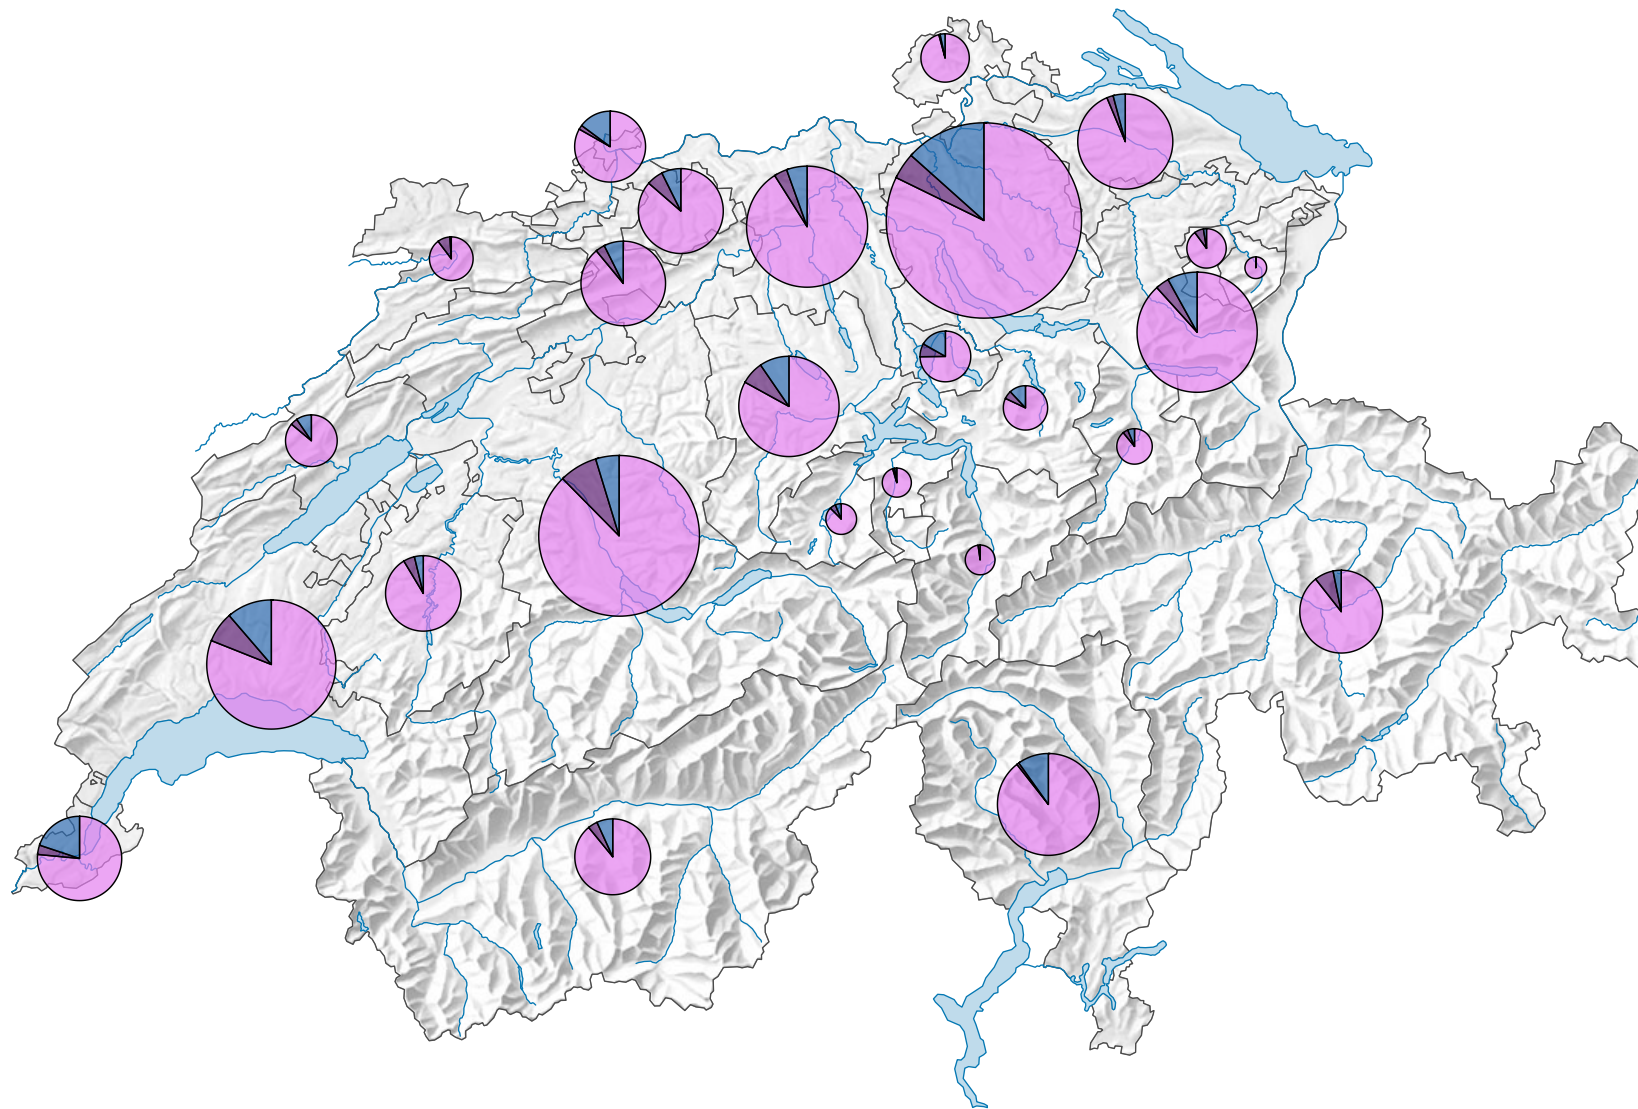

Educational institutions by status, 2022/23

Number of schools

Switzerland: 10,254

Distribution of schools by status

- public (Switzerland: 8,839)
- gov. dependent private (Switzerland: 509)
- independent private (Switzerland: 906)

The higher education institutions are not represented.

0 35 70 km

spatial division:
Cantons