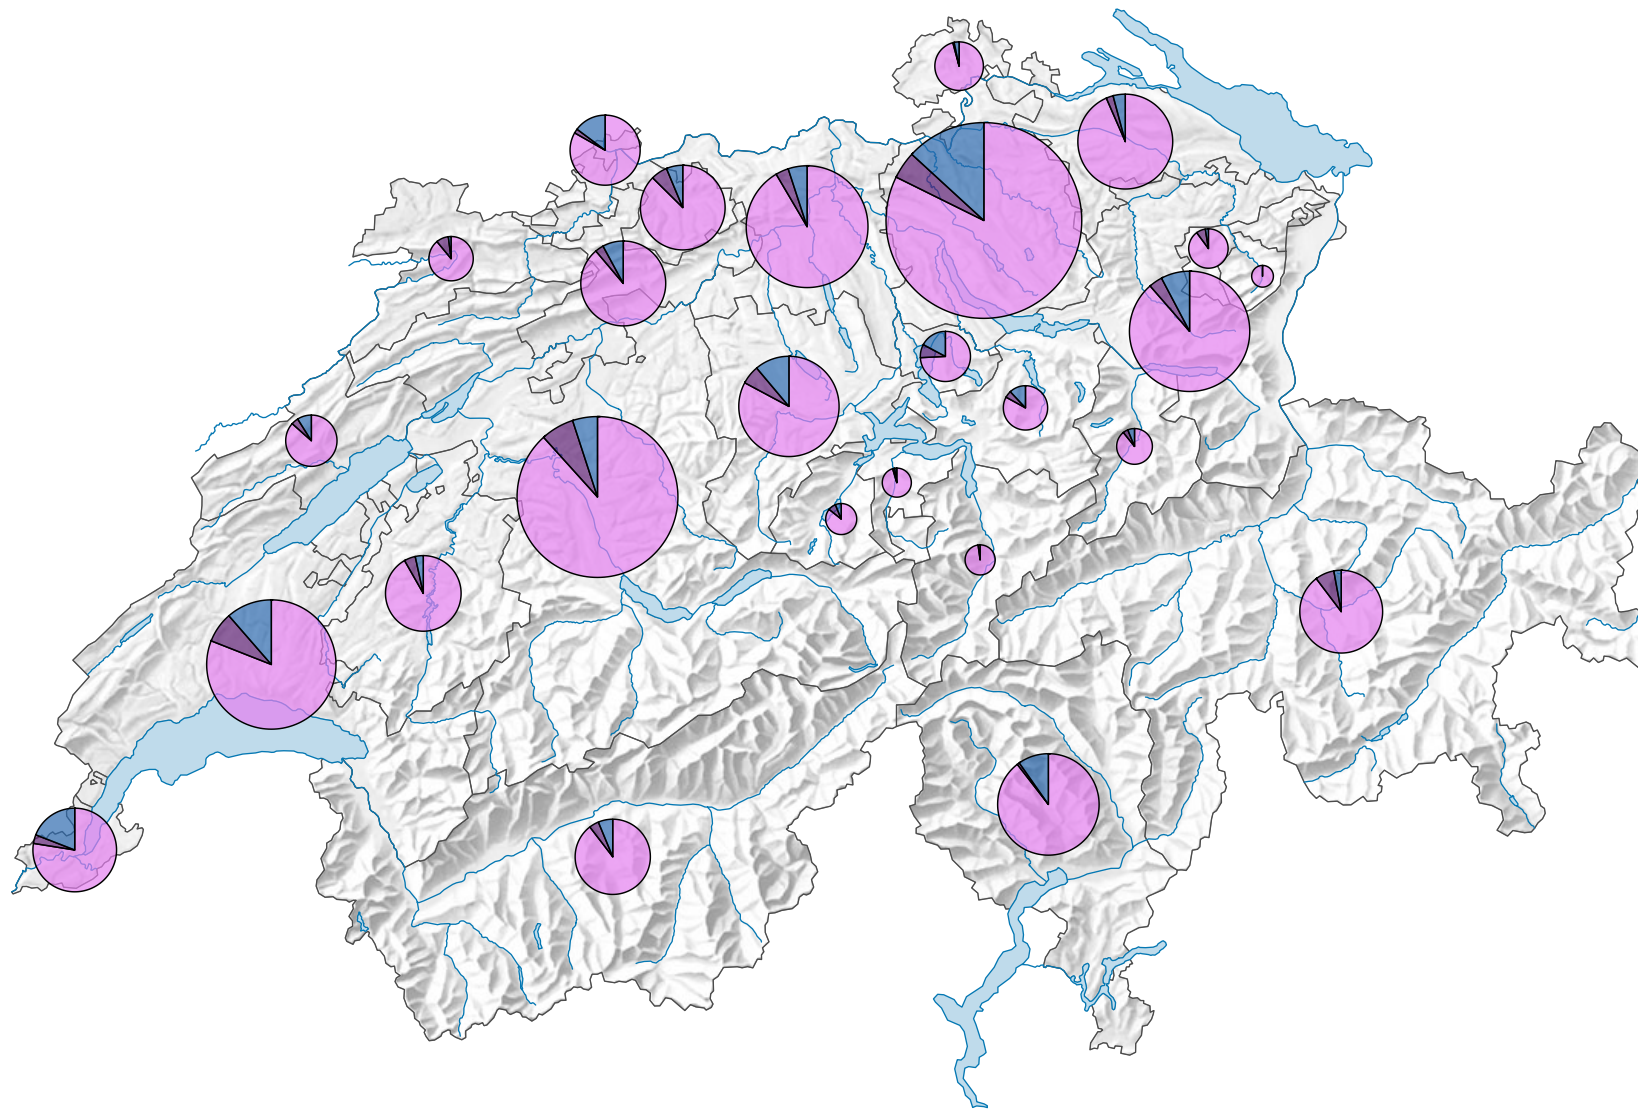

Educational institutions by status, 2021/22

Number of schools

Switzerland: 10,258

Distribution of schools by status

- public
(Switzerland: 8,868)
- gov. dependent private
(Switzerland: 491)
- independent private
(Switzerland: 899)

The higher education institutions are not represented.

0 35 70 km

spatial division:
Cantons