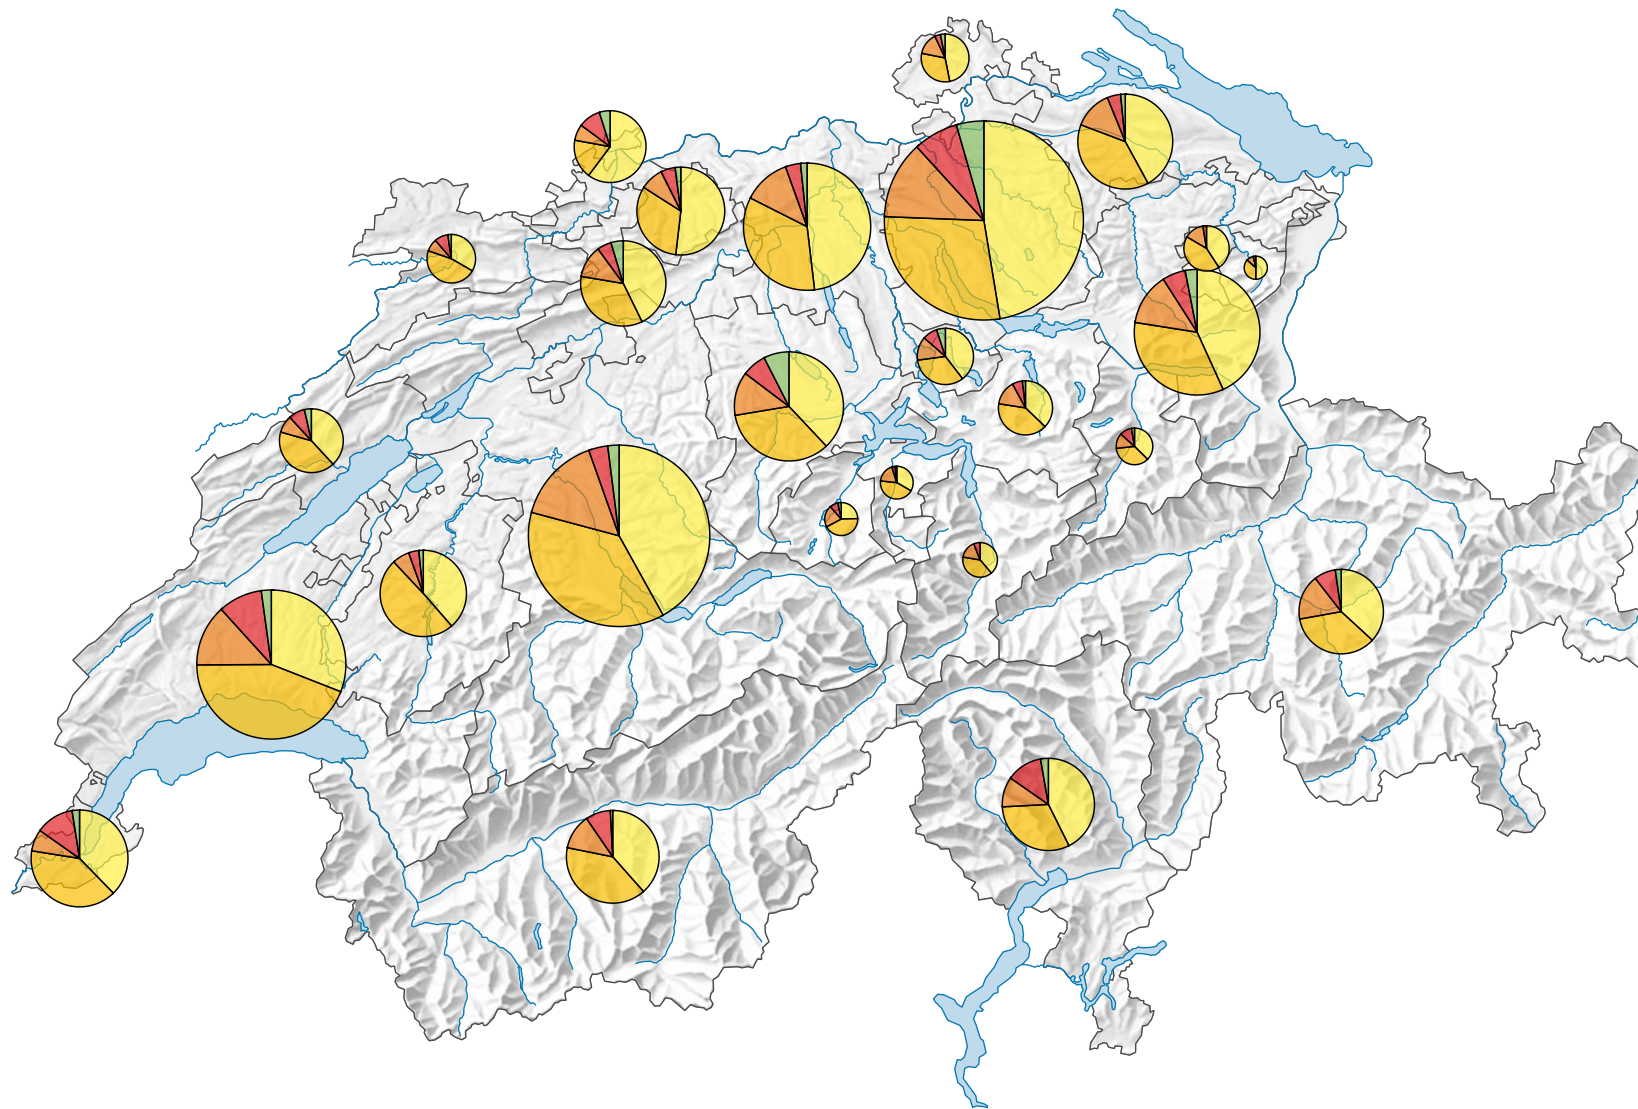

Educational institutions by educational level, 2022/23

Number of schools

Switzerland: 10,254

Distribution of schools by educational level

Special needs schools and higher education institutions are not represented.

The Swiss total differs from the total by educational level due to the double counting of schools offering a teaching programme over several educational levels.

spatial division:
Cantons