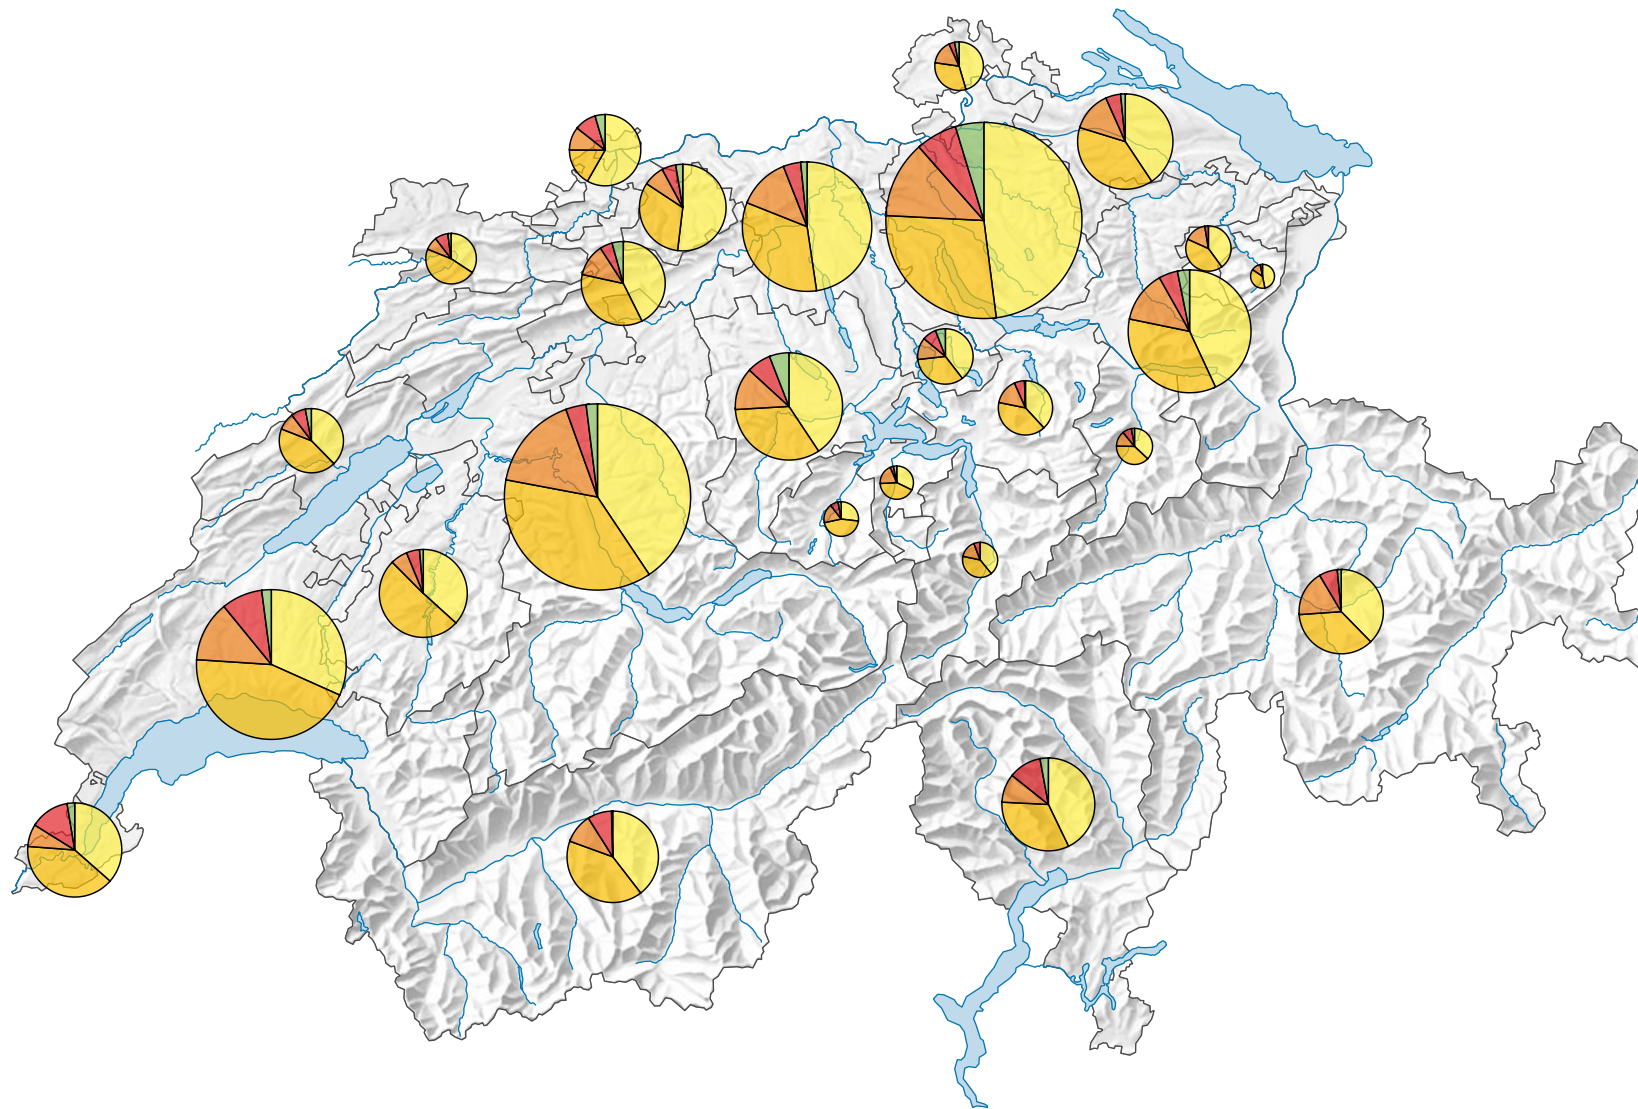

# Educational institutions by educational level, 2016/17

## Number of schools

Switzerland: 10,413

## Distribution of schools by educational level

- Primary level 1-2 (Switzerland: 5,414)
- Primary level 3-8 (Switzerland: 4,646)
- Lower secondary level (Switzerland: 1,657)
- Upper secondary level (Switzerland: 842)
- Tertiary level (Switzerland: 366)

0 35 70 km

spatial division:  
Cantons